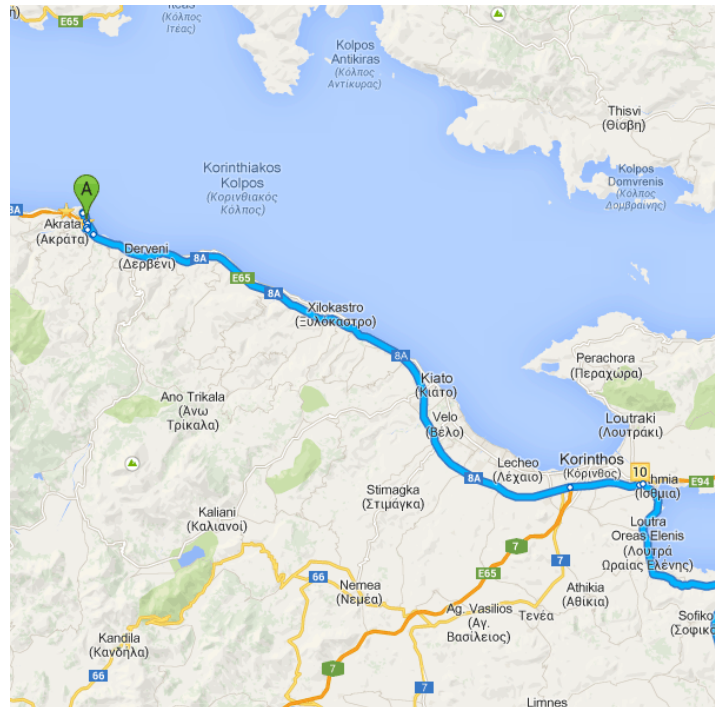

Directions from Palea Ethniki Odos Korinthou Patron to Epidavros

Drive 128 km, 1 h 43 min

**A** Palea Ethniki Odos Korinthou Patron  
Egialia, Greece

This route has tolls.

Get on E.O. Korinthou Patron/E.O.  
Κορίνθου Πατρών/E65 from Palea EO  
Korinthou Patron/Παλαιά E.O. Κορίνθου  
Πατρών

Continue on **E65** to Loutraki Perachora.  
 Take exit **10-Epidavros-Επίδαυρος** from **A8/E94**

Follow **EO Isthmu Archeas Epidavrou/EO Ισθμού Αρχαίας Επιδαύρου** to your destination in Epidavros

- ➔ 11. Turn **right** onto **EO Isthmu Archeas Epidavrou/EO Ισθμού Αρχαίας Επιδαύρου** 51.1 km
- 12. Turn **left** 40 m
- 13. Take the **1st left** 150 m
- 14. Turn **left** 1.4 km

**B** Epidavros  
 Greece

These directions are for planning purposes only. You may find that construction projects, traffic, weather, or other events may cause conditions to differ from the map results, and you should plan your route accordingly. You must obey all signs or notices regarding your route.

Map data ©2013 Google