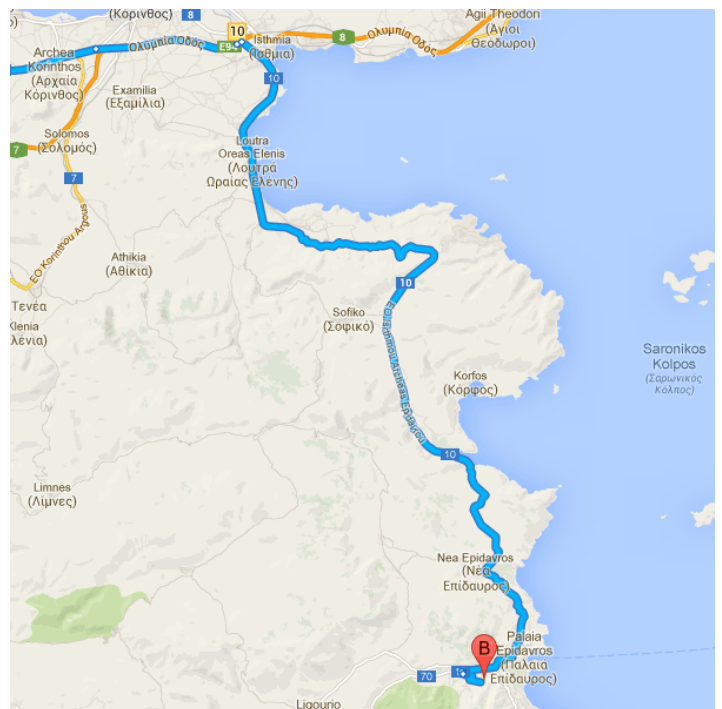

Directions from Palea Ethniki Odos Korinthou Patron to Epidavros

Drive 128 km, 1 h 43 min

**A** Palea Ethniki Odos Korinthou Patron  
Egialia, Greece

This route has tolls.

Get on E.O. Korinthou Patron/E.O.  
Κορίνθου Πατρών/E65 from Palea EO  
Korinthou Patron/Παλαιά E.O. Κορίνθου  
Πατρών

Continue on **E65** to Loutraki Perachora.  
 Take exit **10-Epidavros-Επίδαυρος** from **A8/E94**

Follow **EO Isthmu Archeas Epidavrou/EO Ισθμού Αρχαίας Επιδαύρου** to your destination in Epidavros

- ➔ 11. Turn **right** onto **EO Isthmu Archeas Epidavrou/EO Ισθμού Αρχαίας Επιδαύρου** 51.1 km
- 12. Turn **left** 40 m
- 13. Take the **1st left** 150 m
- 14. Turn **left** 1.4 km

**B** Epidavros  
 Greece

These directions are for planning purposes only. You may find that construction projects, traffic, weather, or other events may cause conditions to differ from the map results, and you should plan your route accordingly. You must obey all signs or notices regarding your route.

Map data ©2013 Google