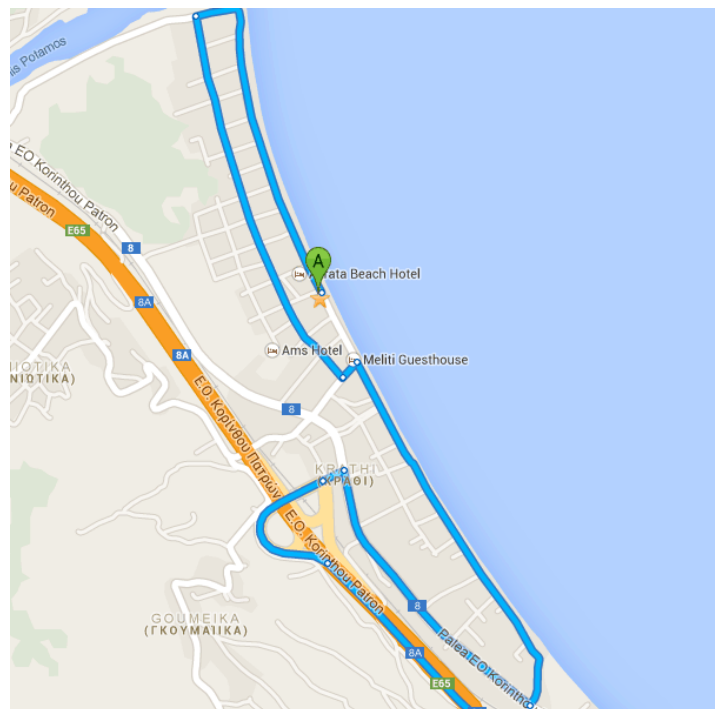

Directions from Palea Ethniki Odos Korinthou Patron to Epidavros

Drive 128 km, 1 h 43 min

**A** Palea Ethniki Odos Korinthou Patron  
Egialia, Greece

This route has tolls.

Get on E.O. Korinthou Patron/E.O.  
Κορίνθου Πατρών/E65 from Palea EO  
Korinthou Patron/Παλαιά E.O. Κορίνθου  
Πατρών

Continue on **E65** to Loutraki Perachora.  
 Take exit **10-Epidavros-Επίδαυρος** from **A8/E94**

Follow **EO Isthmu Archeas Epidavrou/EO Ισθμού Αρχαίας Επιδαύρου** to your destination in Epidavros

- ➔ 11. Turn **right** onto **EO Isthmu Archeas Epidavrou/EO Ισθμού Αρχαίας Επιδαύρου** 51.1 km
- 12. Turn **left** 40 m
- 13. Take the **1st left** 150 m
- 14. Turn **left** 1.4 km

**B** Epidavros  
 Greece

These directions are for planning purposes only. You may find that construction projects, traffic, weather, or other events may cause conditions to differ from the map results, and you should plan your route accordingly. You must obey all signs or notices regarding your route.

Map data ©2013 Google