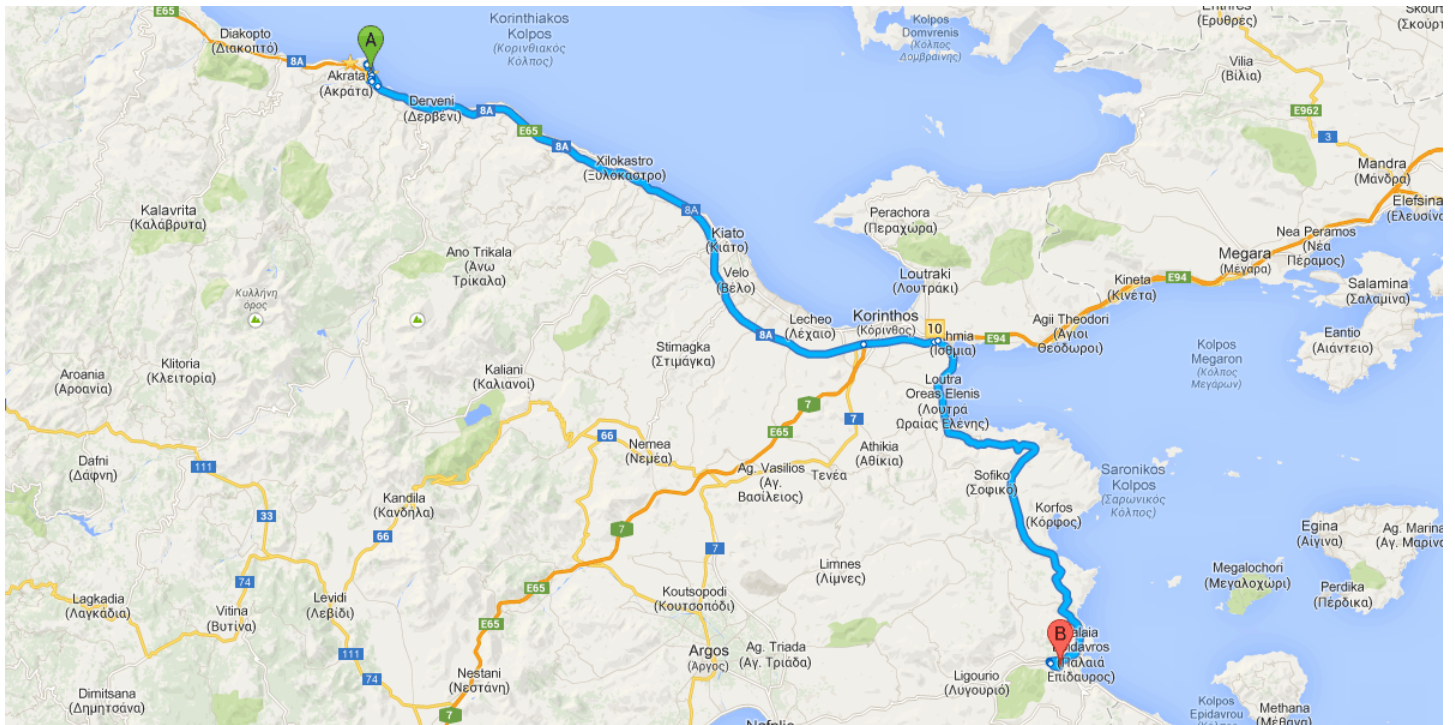

Directions from Palea Ethniki Odos Korinthou Patron to Epidavros

Drive 128 km, 1 h 43 min

**A** Palea Ethniki Odos Korinthou Patron  
Egialia, Greece

This route has tolls.

Get on E.O. Korinthou Patron/E.O.  
Κορίνθου Πατρών/E65 from Palea EO  
Korinthou Patron/Παλαιά E.O. Κορίνθου  
Πατρών

Continue on **E65** to Loutraki Perachora.  
 Take exit **10-Epidavros-Επίδαυρος** from **A8/E94**

Follow **EO Isthmu Archeas Epidavrou/EO Ισθμού Αρχαίας Επιδαύρου** to your destination in Epidavros

- ➔ 11. Turn **right** onto **EO Isthmu Archeas Epidavrou/EO Ισθμού Αρχαίας Επιδαύρου** 51.1 km
- 12. Turn **left** 40 m
- 13. Take the **1st left** 150 m
- 14. Turn **left** 1.4 km

**B** Epidavros  
 Greece

These directions are for planning purposes only. You may find that construction projects, traffic, weather, or other events may cause conditions to differ from the map results, and you should plan your route accordingly. You must obey all signs or notices regarding your route.

Map data ©2013 Google