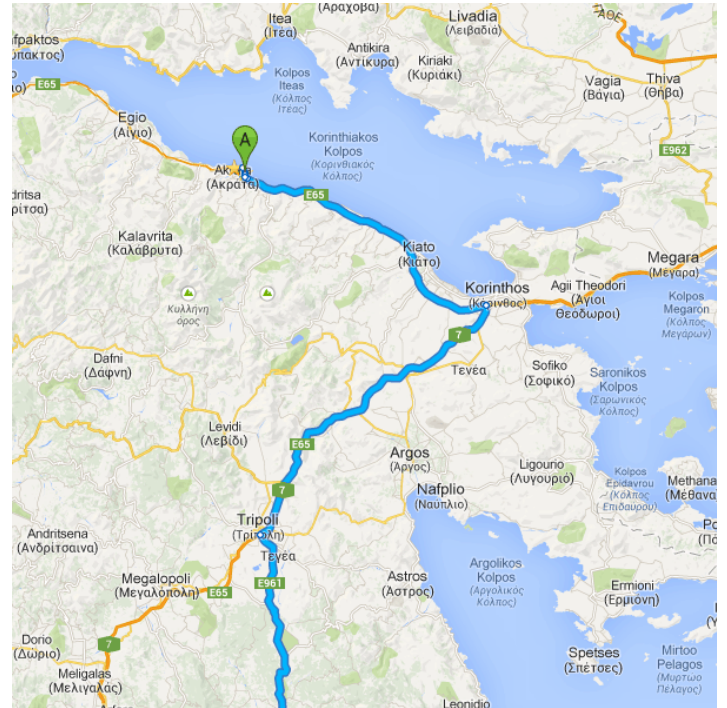

Directions from **Palea Ethniki Odos Korinthou Patron** to **Sparti**

Drive 198 km, 2 h 14 min

**A** Palea Ethniki Odos Korinthou Patron  
Egialia, Greece

This route has tolls.

Get on E.O. Korinthou Patron/E.O. Κορίνθου Πατρών/E65 from Palea EO Korinthou Patron/Παλαιά E.O. Κορίνθου Πατρών

Follow E65, A7 and E961 to Ton 118/Των 118 in Sparti

Continue on Ton 118/Των 118. Drive to Leof. Likourgou/Λεωφ. Λυκούργου

- 12. Turn right onto Ton 118/Των 118  

---

 650 m
- 13. Turn left onto Κων/νου Παλαιολόγου  

---

 300 m
- 14. Turn left onto Leof. Likourgou/Λεωφ. Λυκούργου  

---

 12 m

Sparta  
Greece

These directions are for planning purposes only. You may find that construction projects, traffic, weather, or other events may cause conditions to differ from the