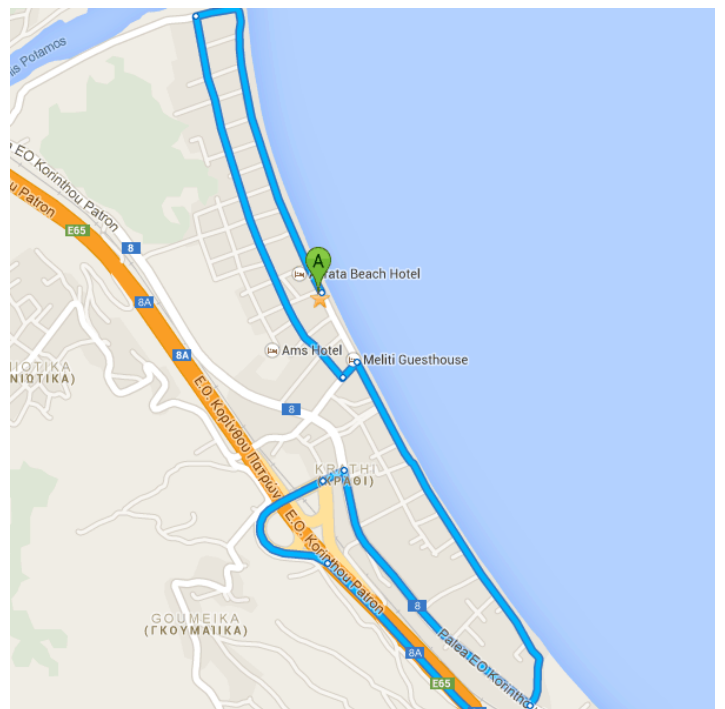

Directions from **Palea Ethniki Odos Korinthou Patron** to **Sparti**

Drive 198 km, 2 h 14 min

**A** Palea Ethniki Odos Korinthou Patron  
Egialia, Greece

This route has tolls.

Get on E.O. Korinthou Patron/E.O. Κορίνθου Πατρών/E65 from Palea EO Korinthou Patron/Παλαιά E.O. Κορίνθου Πατρών

Follow E65, A7 and E961 to Ton 118/Των 118 in Sparti

Continue on Ton 118/Των 118. Drive to Leof. Likourgou/Λεωφ. Λυκούργου

- 12. Turn right onto Ton 118/Των 118  

---

 650 m
- 13. Turn left onto Κων/νου Παλαιολόγου  

---

 300 m
- 14. Turn left onto Leof. Likourgou/Λεωφ. Λυκούργου  

---

 12 m

Sparta  
Greece

These directions are for planning purposes only. You may find that construction projects, traffic, weather, or other events may cause conditions to differ from the

map results, and you should plan your route accordingly. You must obey all signs or notices regarding your route.

Map data ©2013 Google