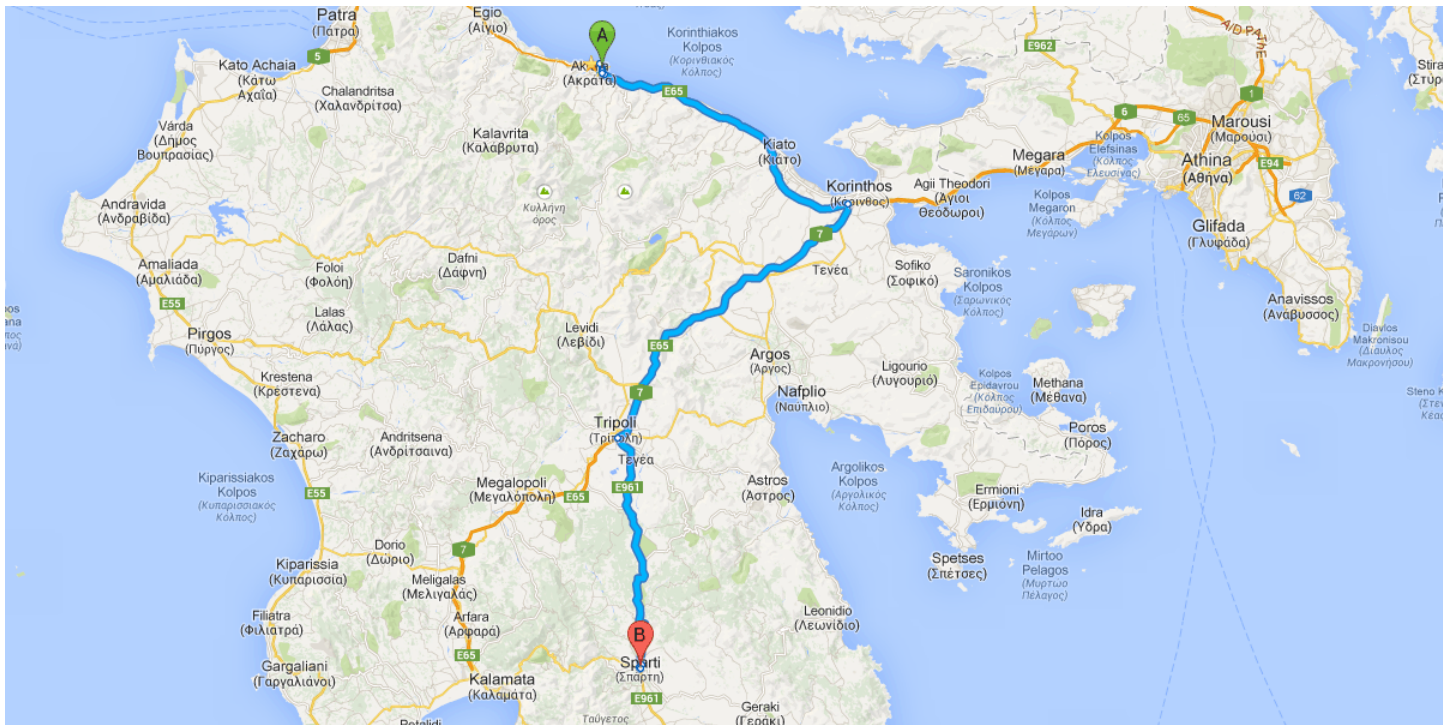

Directions from **Palea Ethniki Odos Korinthou Patron** to **Sparti**

Drive 198 km, 2 h 14 min

**A** Palea Ethniki Odos Korinthou Patron  
Egialia, Greece

This route has tolls.

Get on E.O. Korinthou Patron/E.O. Κορίνθου Πατρών/E65 from Palea EO Korinthou Patron/Παλαιά E.O. Κορίνθου Πατρών

Follow E65, A7 and E961 to Ton 118/Των 118 in Sparti

Continue on Ton 118/Των 118. Drive to Leof. Likourgou/Λεωφ. Λυκούργου

- 12. Turn right onto Ton 118/Των 118  

---

 650 m
- 13. Turn left onto Κων/νου Παλαιολόγου  

---

 300 m
- 14. Turn left onto Leof. Likourgou/Λεωφ. Λυκούργου  

---

 12 m

Sparta  
Greece

These directions are for planning purposes only. You may find that construction projects, traffic, weather, or other events may cause conditions to differ from the

map results, and you should plan your route accordingly. You must obey all signs or notices regarding your route.

Map data ©2013 Google