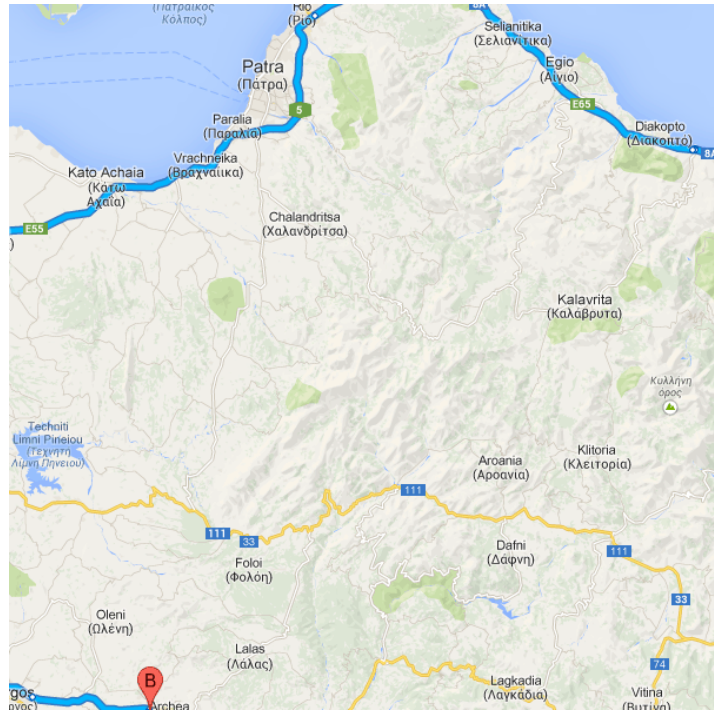

Directions from **Palea Ethniki Odos Korinthou Patron** to **Archea Olympia 270 65**

Drive 179 km, 2 h 11 min

**Palea Ethniki Odos Korinthou Patron**  
Egialia, Greece

This route has tolls.

Get on **E.O. Korinthou Patron/E.O. Κορίνθου Πατρών/E65** in **Diakopto** from **Palea EO Korinthou Patron/Παλαιά Ε.Ο. Κορίνθου Πατρών**

Drive from **E55** to **Archea Olympia**

### Drive to your destination

- ↗ 8. Turn right  
 \_\_\_\_\_ 350 m
- ↖ 9. Turn left  
 \_\_\_\_\_ 140 m
- ↗ 10. Turn right  
i Destination will be on the left  
 \_\_\_\_\_ 160 m

B **Archea Olimpia 270 65**  
Greece

Map data ©2013 Google