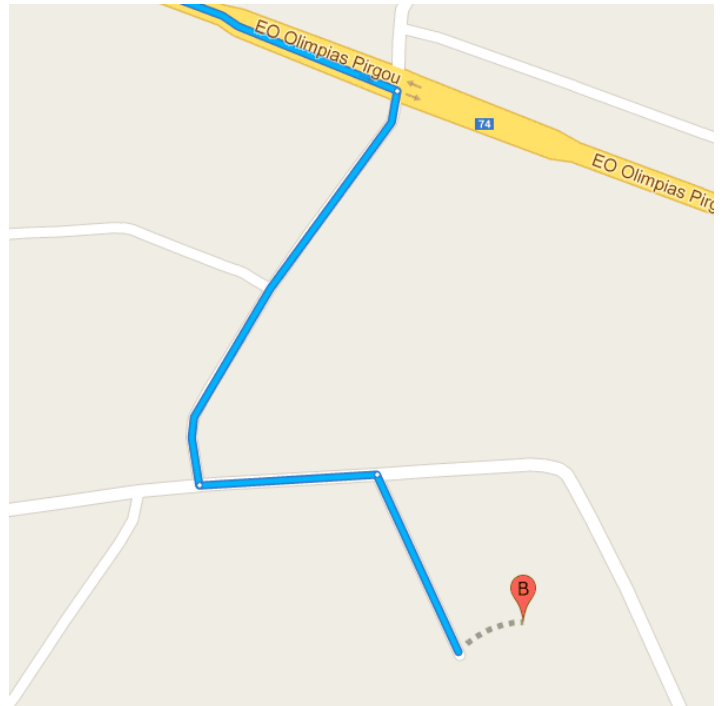

Directions from **Palea Ethniki Odos Korinthou Patron** to **Archea Olympia 270 65**

Drive 179 km, 2 h 11 min

**Palea Ethniki Odos Korinthou Patron**  
Egialia, Greece

This route has tolls.

Get on **E.O. Korinthou Patron/E.O. Κορίνθου Πατρών/E65** in **Diakopto** from **Palea EO Korinthou Patron/Παλαιά Ε.Ο. Κορίνθου Πατρών**

Drive from **E55** to **Archea Olympia**

### Drive to your destination

- ↗ 8. Turn right  
 \_\_\_\_\_ 350 m
- ↖ 9. Turn left  
 \_\_\_\_\_ 140 m
- ↗ 10. Turn right  
i Destination will be on the left  
 \_\_\_\_\_ 160 m

B **Archea Olimpia 270 65**  
Greece

Map data ©2013 Google