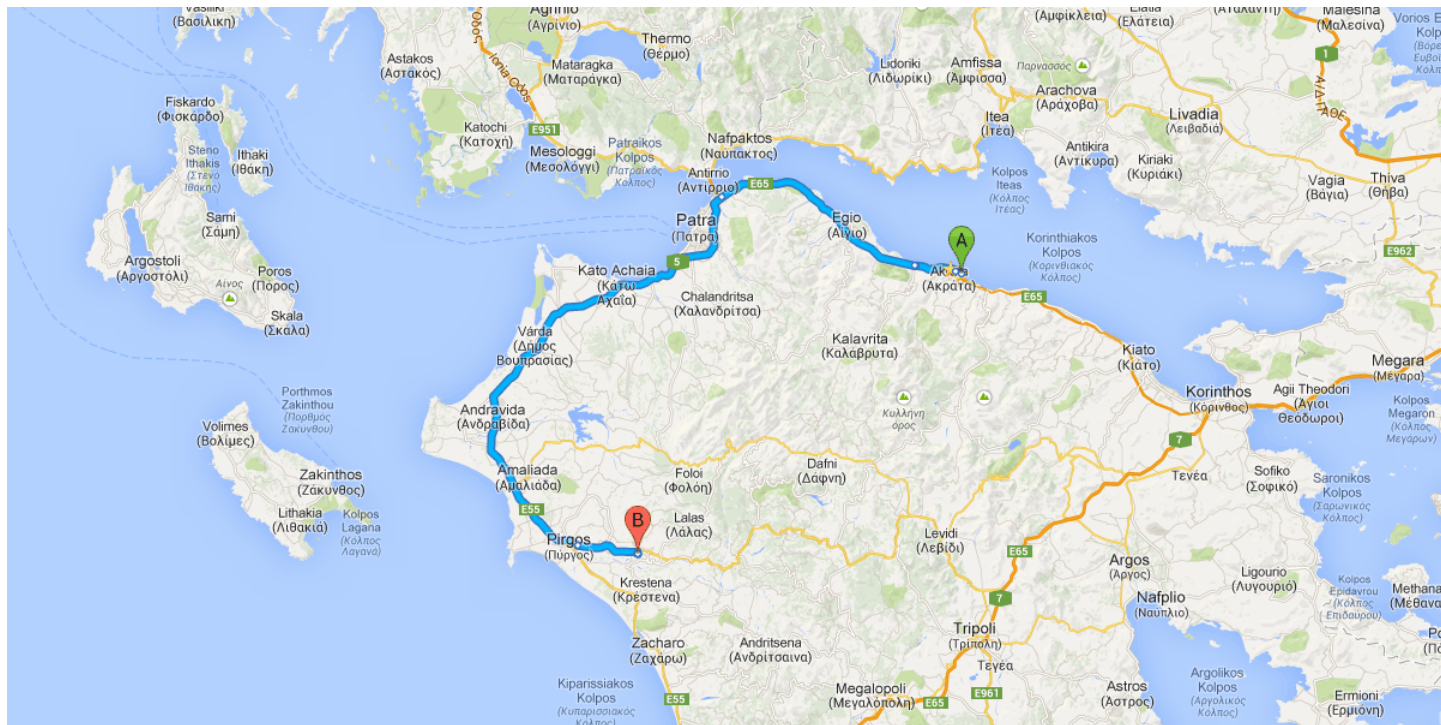

Directions from **Palea Ethniki Odos Korinthou Patron** to **Archea Olympia 270 65**

Drive 179 km, 2 h 11 min

**Palea Ethniki Odos Korinthou Patron**  
Egialia, Greece

This route has tolls.

Get on **E.O. Korinthou Patron/E.O. Κορίνθου Πατρών/E65** in **Diakopto** from **Palea EO Korinthou Patron/Παλαιά Ε.Ο. Κορίνθου Πατρών**

Drive from **E55** to **Archea Olympia**

### Drive to your destination

- ↗ 8. Turn right  
 \_\_\_\_\_ 350 m
- ↖ 9. Turn left  
 \_\_\_\_\_ 140 m
- ↗ 10. Turn right  
i Destination will be on the left  
 \_\_\_\_\_ 160 m

B **Archea Olimpia 270 65**  
Greece

Map data ©2013 Google