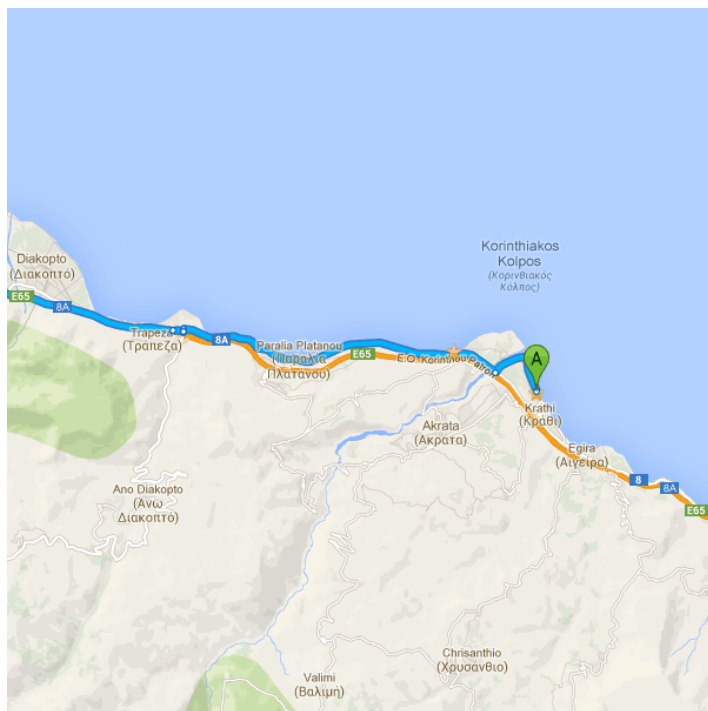

Directions from **Palea Ethniki Odos Korinthou Patron** to **Archea Olympia 270 65**

Drive 179 km, 2 h 11 min

**Palea Ethniki Odos Korinthou Patron**  
Egialia, Greece

This route has tolls.

Get on **E.O. Korinthou Patron/E.O. Κορίνθου Πατρών/E65** in **Diakopto** from **Palea EO Korinthou Patron/Παλαιά Ε.Ο. Κορίνθου Πατρών**

Drive from **E55** to **Archea Olympia**

### Drive to your destination

- ↗ 8. Turn right  
 \_\_\_\_\_ 350 m
- ↖ 9. Turn left  
 \_\_\_\_\_ 140 m
- ↗ 10. Turn right  
i Destination will be on the left  
 \_\_\_\_\_ 160 m

B **Archea Olimpia 270 65**  
Greece

Map data ©2013 Google